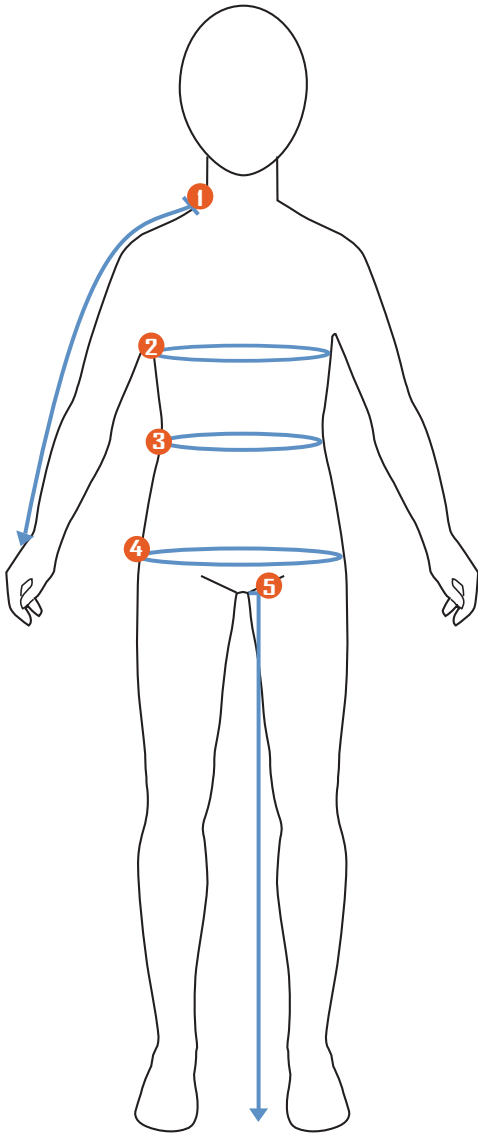

Measurement Guide

- 1 Sleeve Length
- 2 Chest Measurement
- 3 Waist Measurement
- 4 Hip Measurement
- 5 Inseam

1: Measurement Point
 Short Sleeve- neck to Bicep
 Long Sleeve- neck to wrist

2, 3, 4: Measurement Points
 circumference of body

4: Measurement Point-
 Shorts- crotch to thigh
 Pants- crotch to ankle

Fit Guide

Race Cut:

VOMax Race Cut is a pro jersey with a tailored fit. Our Race cut fits closely to the body and is designed to offer a European fit.

Club Cut:

VOMax Club Cut is classic jersey with a relaxed fit. Our Club cut fits loosely to the body and is designed to offer an American fit.

	Chest	Waist	Hip	Inseam Pants	Inseam Bib Shorts	Inseam Shorts	Sleeve Long	Sleeve Short
XS	34-35	28-30	34-36	30	9 1/4	8 3/4	31 1/2z	14
SM	36-37	31-32	36-38	31	9 3/4	9	32	14 1/4
MD	38-39	33-34	38-40	32	10	9 1/4	32 1/2	14 1/2
LG	40-41	35-36	40-42	33	10 1/4	9 3/4	33	14 3/4
XL	42-43	37-38	42-44	34	10 1/4	10	33 1/2	15
2XL	44-45	39-40	44-46	35	10 1/2	10 1/8	34	15 1/4
3XL	46-47	41-42	46-48	35 1/4	10 1/2	10 1/4	34 1/2	15 1/2
4XL	48-49	43-44	48-50	35 1/2	10 3/4	10 1/2	35 3/4	15 5/8

Men's Sizing Chart

* Womens Specific Apparel Available in ALL Garments

Women's Sizing Chart

	Chest	Waist	Hip	Inseam Pants	Inseam Bib Shorts	Inseam Shorts	Sleeve Long	Sleeve Short
XS	32-33	24-26	31-33	28	7 3/4	5 3/4	28	11 3/4
SM	34-35	27-29	34-36	28 1/2	8 1/4	6	28 1/2	12
MD	36-37	30-33	37-39	29	8 1/2	6 1/4	29	12 1/4
LG	38-39	34-37	40-42	29 1/2	8 1/2	6 1/2	29 1/2	12 1/2
XL	40-41	38-40	43-45	30	8 3/4	6 3/4	30	12 3/4
2XL	42-43	41-44	46-48	30 1/2	8 3/4	7	30 1/2	13
3XL	44-45	45-48	49-51	31	9	7 1/4	31	13 1/4
4XL	46-47	49-50	52-54	31 1/4	9 1/8	7 1/2	31 1/4	13 1/8