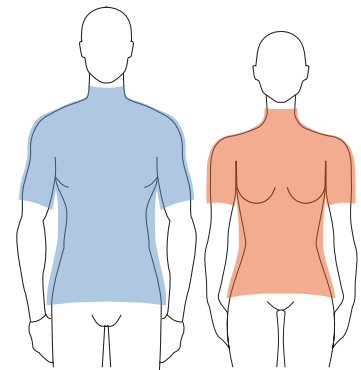

Measurement Guide

- 1 Sleeve Length
- 2 Chest Measurement
- 3 Waist Measurement
- 4 Hip Measurement
- 5 Inseam

1: Measurement Point
 Short Sleeve- neck to Bicep
 Long Sleeve- neck to wrist

2, 3, 4: Measurement Points
 circumference of body

4: Measurement Point-
 Shorts- crotch to thigh
 Pants- crotch to ankle

Fit Guide

Race Cut:

VOMax Race Cut is a pro jersey with a tailored fit. Our Race cut fits closely to the body and is designed to offer a European fit.

Club Cut:

VOMax Club Cut is classic jersey with a relaxed fit. Our Club cut fits loosely to the body and is designed to offer an American fit.

	Chest	Waist	Hip	Inseam Pants	Inseam Bib Shorts	Inseam Shorts	Sleeve Long	Sleeve Short
XS	34-35	28-30	34-36	30	9 1/4	8 3/4	31 1/2z	14
SM	36-37	31-32	36-38	31	9 3/4	9	32	14 1/4
MD	38-39	33-34	38-40	32	10	9 1/4	32 1/2	14 1/2
LG	40-41	35-36	40-42	33	10 1/4	9 3/4	33	14 3/4
XL	42-43	37-38	42-44	34	10 1/4	10	33 1/2	15
2XL	44-45	39-40	44-46	35	10 1/2	10 1/8	34	15 1/4
3XL	46-47	41-42	46-48	35 1/4	10 1/2	10 1/4	34 1/2	15 1/2
4XL	48-49	43-44	48-50	35 1/2	10 3/4	10 1/2	35 3/4	15 5/8

❶: Measurement Point- neck to wrist

❷, ❸, ❹: Measurement Points- circumference of body

❹: Measurement Point- crotch to ankle

* Youth Specific Apparel Available in: Nordic Ski Suit, Ski Jacket & Cycling Jersey