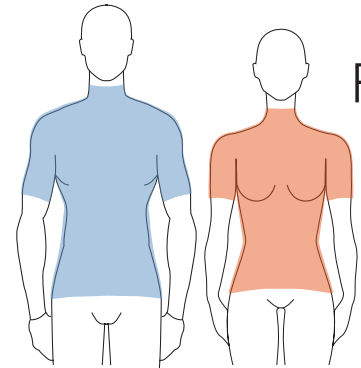

Measurement Guide

- 1 Sleeve Length
- 2 Chest Measurement
- 3 Waist Measurement
- 4 Hip Measurement
- 5 Inseam

1: Measurement Point
 Short Sleeve- neck to Bicep
 Long Sleeve- neck to wrist

2, 3, 4: Measurement Points
 circumference of body

4: Measurement Point-
 Shorts- crotch to thigh
 Pants- crotch to ankle

Fit Guide

Race Cut:

VOMax Race Cut is a pro jersey with a tailored fit. Our Race cut fits closely to the body and is designed to offer a European fit.

Club Cut:

VOMax Club Cut is classic jersey with a relaxed fit. Our Club cut fits loosely to the body and is designed to offer an American fit.

	Chest	Waist	Hip	Inseam Pants	Inseam Bib Shorts	Inseam Shorts	Sleeve Long	Sleeve Short
XS	34-35	28-30	34-36	30	9 1/4	8 3/4	31 1/2z	14
SM	36-37	31-32	36-38	31	9 3/4	9	32	14 1/4
MD	38-39	33-34	38-40	32	10	9 1/4	32 1/2	14 1/2
LG	40-41	35-36	40-42	33	10 1/4	9 3/4	33	14 3/4
XL	42-43	37-38	42-44	34	10 1/4	10	33 1/2	15
2XL	44-45	39-40	44-46	35	10 1/2	10 1/8	34	15 1/4
3XL	46-47	41-42	46-48	35 1/4	10 1/2	10 1/4	34 1/2	15 1/2
4XL	48-49	43-44	48-50	35 1/2	10 3/4	10 1/2	35 3/4	15 5/8