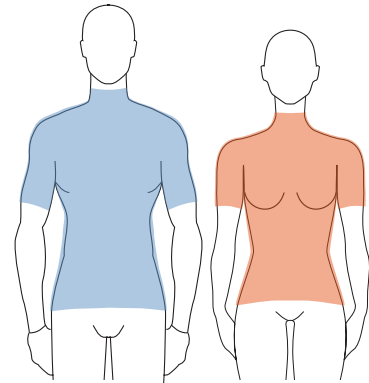

Measurement Guide

- 1 Sleeve Length
- 2 Chest Measurement
- 3 Waist Measurement
- 4 Hip Measurement
- 5 Inseam

1: Measurement Point
 Short Sleeve- neck to Bicep
 Long Sleeve- neck to wrist

2, 3, 4: Measurement Points
 circumference of body

4: Measurement Point-
 Shorts- crotch to thigh
 Pants- crotch to ankle

Fit Guide

Race Cut:

VOMAX Race Cut is a pro jersey with a tailored fit. Our Race cut fits closely to the body and is designed to offer a European fit.

Club Cut:

VOMAX Club Cut is classic jersey with a relaxed fit. Our Club cut fits loosely to the body and is designed to offer an American fit.

*Womens Specific Apparel Available for all Garments with the exception of Jackets and Vest