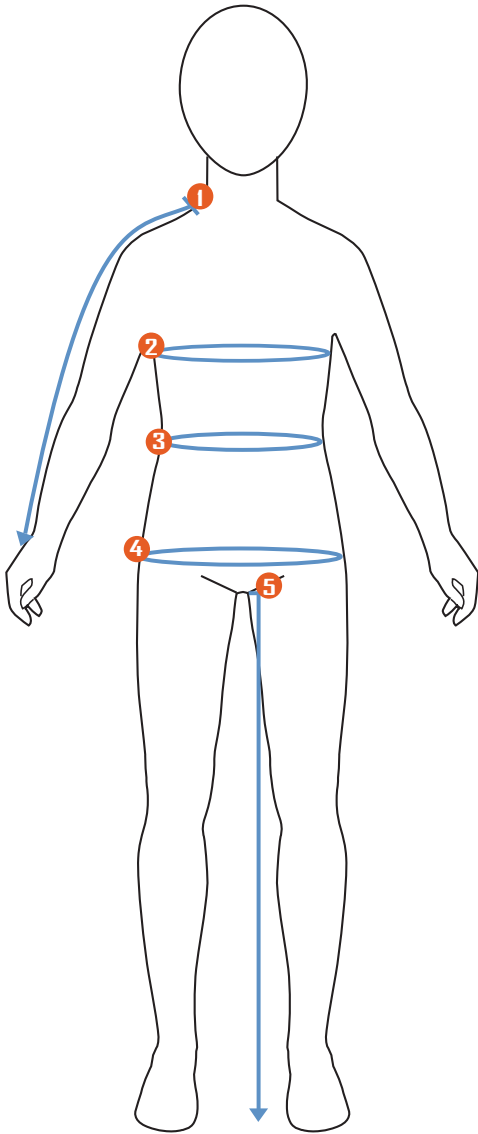

Measurement Guide

- ❶ Sleeve Length
- ❷ Chest Measurement
- ❸ Waist Measurement
- ❹ Hip Measurement
- ❺ Inseam

Youth Unisex Sizing Chart

	Chest	Waist	Hip	Inseam Pants	Sleeve Long
SM	26-27	23-24	27-28	23	25 1/4
MD	28-30	25-26	29-30	24	26 3/4
LG	32-34	27- 30	32- 35	26	28

❶: Measurement Point- neck to wrist

❷, ❸, ❹: Measurement Points- circumference of body

❹: Measurement Point- crotch to ankle

* Youth Specific Apparel Available in: Nordic Ski Suit, Ski Jacket & Cycling Jersey