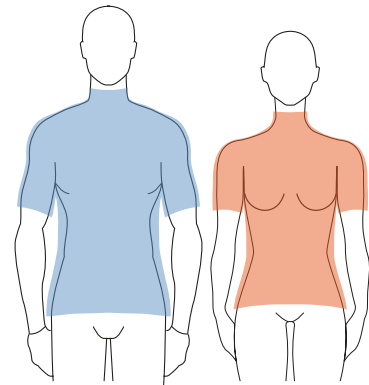

Measurement Guide

- 1 Sleeve Length
- 2 Chest Measurement
- 3 Waist Measurement
- 4 Hip Measurement
- 5 Inseam

1: Measurement Point
 Short Sleeve- neck to Bicep
 Long Sleeve- neck to wrist

2, 3, 4: Measurement Points
 circumference of body

4: Measurement Point-
 Shorts- crotch to thigh
 Pants- crotch to ankle

Fit Guide

Race Cut:

VOMAX Race Cut is a pro jersey with a tailored fit. Our Race cut fits closely to the body and is designed to offer a European fit.

Club Cut:

VOMAX Club Cut is classic jersey with a relaxed fit. Our Club cut fits loosely to the body and is designed to offer an American fit.

*Womens Specific Apparel Available for all Garments with the exception of Jackets and Vest